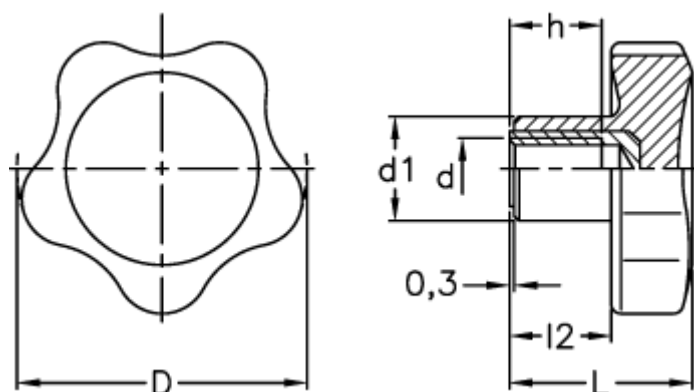

Data Sheet

Article number: 2302166221

Description: E+G Lobe knob
VC.692/32 B-M5

Measures

D	= 32
d1	= 14
d 6H	= M5
h	= 10
L	= 22.5
l2	= 12.5